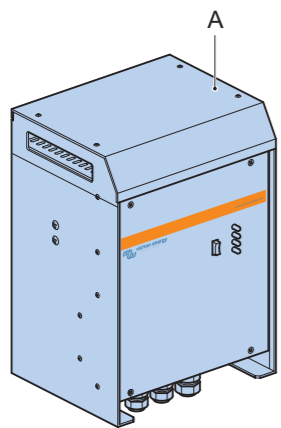

Quick Installation Guide

Inverter 12V 24V 48V 3000VA 230Vac

www.victronenergy.com

Included

Not included

Battery

Battery Cable +

Battery Cable -

Remote control

UTP-Cable

AC-OUT

3

4

5

6

7