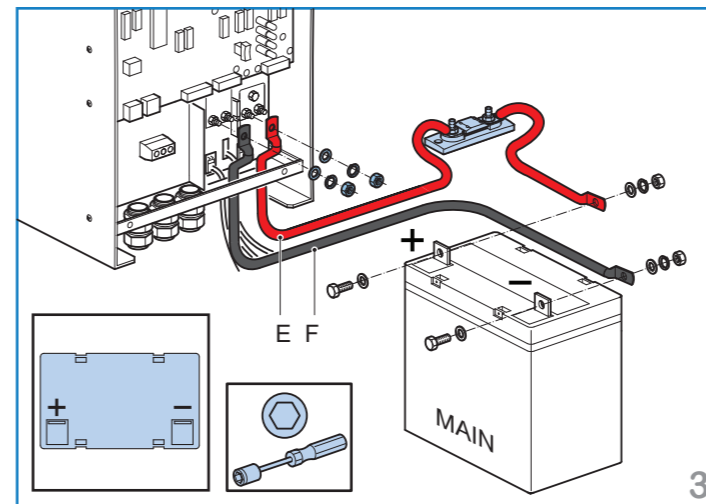

Quick Installation Guide

Inverter 12V 24V 48V 3000VA 230Vac

www.victronenergy.com

Included

Not included

Battery

Battery Cable +

Battery Cable -

Remote control

UTP-Cable

AC-OUT

3

4

5

6

7